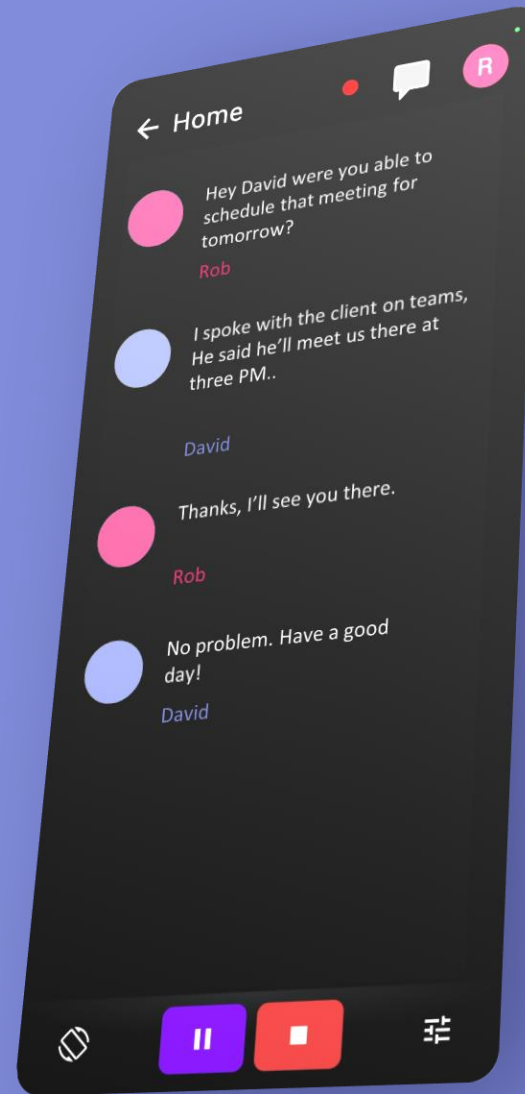

EveningStandard.

How it works

You won't believe how easy this is to use

Jane
Hey, we
won the
commission!

User first

Using XRAI Glass couldn't be easier

Simply download the app, start speaking, and let your device do the rest.

Transcription

Start and pause captions at the tap of a button and read through previous conversations with ease

Subtitles appear in less than one second

Translation

Experience real-time translation for 75+ of the world's leading languages.