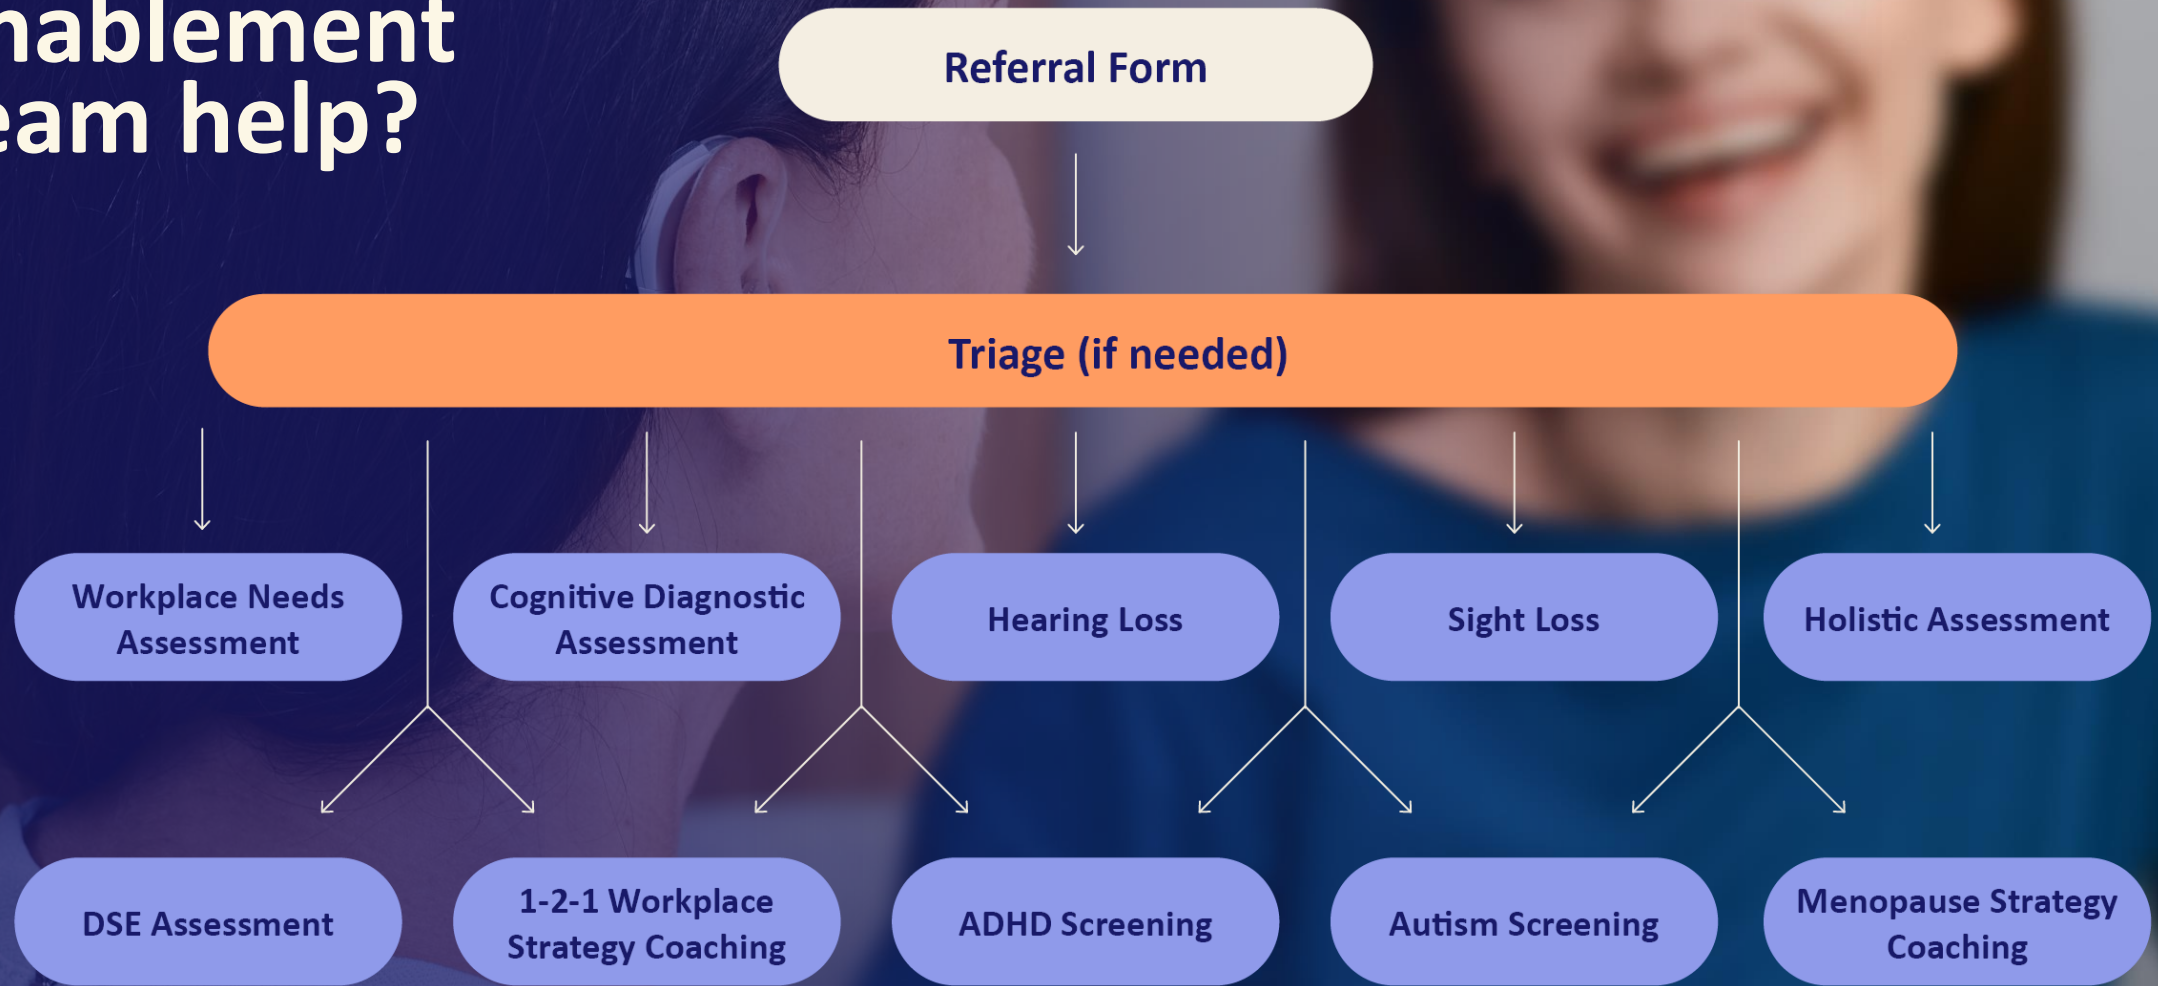

How can Posturite's Enablement team help?