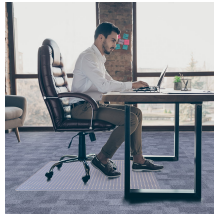

Chair Mat (PET)

Protect carpets and hard floors from wear caused by office chairs

- Slip resistant chair mat for hard floors and carpets.
- Cost-effective.
- Fully recyclable.

Technical Specifications

Material	PET
Surface Finish	Grained
Product Height	1.8 mm, 2.5 mm
Max. Operating Temperature	+65°C
Resistance to Chemicals	Medium
Environmental Resistance	Suitable for indoor environments
UV Resistance	No
Typical Applications	Offices, Warehouses
Cleaning Method	Warm water
COO (Country of Origin)	DE
Guarantee	5 years

Shapes Available