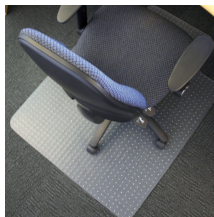

## Chair Mat (PET)

Protect carpets and hard floors from wear caused by office chairs

- Slip resistant chair mat for hard floors and carpets.
- Cost-effective.
- Fully recyclable.

## Technical Specifications

<b>Material</b>	PET
<b>Surface Finish</b>	Grained
<b>Product Height</b>	1.8 mm, 2.5 mm
<b>Max. Operating Temperature</b>	+65°C
<b>Resistance to Chemicals</b>	Medium
<b>Environmental Resistance</b>	Suitable for indoor environments
<b>UV Resistance</b>	No
<b>Typical Applications</b>	Offices, Warehouses
<b>Cleaning Method</b>	Warm water
<b>COO (Country of Origin)</b>	DE
<b>Guarantee</b>	5 years