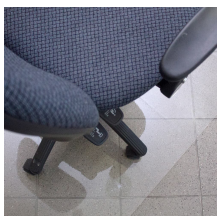

## Chair Mat (PET)

Protect carpets and hard floors from wear caused by office chairs

- Slip resistant chair mat for hard floors and carpets.
- Cost-effective.
- Fully recyclable.

## Technical Specifications

<b>Material</b>	PET
<b>Surface Finish</b>	Grained
<b>Product Height</b>	1.8 mm, 2.5 mm
<b>Max. Operating Temperature</b>	+65°C
<b>Resistance to Chemicals</b>	Medium
<b>Environmental Resistance</b>	Suitable for indoor environments
<b>UV Resistance</b>	No
<b>Typical Applications</b>	Offices, Warehouses
<b>Cleaning Method</b>	Warm water
<b>COO (Country of Origin)</b>	DE
<b>Guarantee</b>	5 years