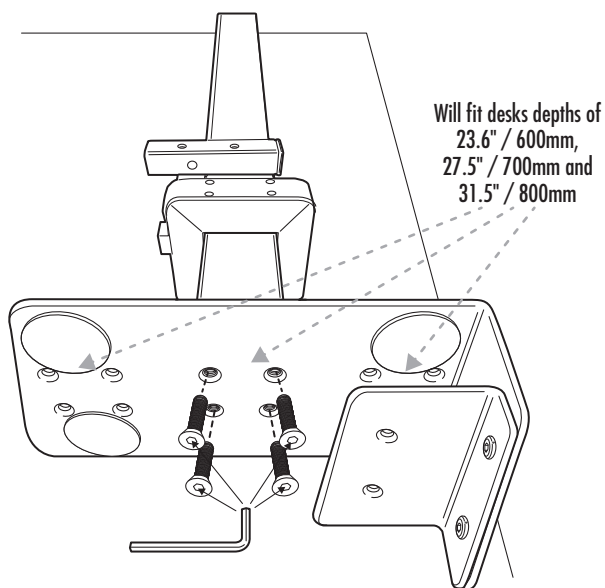

Lotus™ VE Sit-Stand Workstation

Single Monitor: Dimensions

Desk Clamp