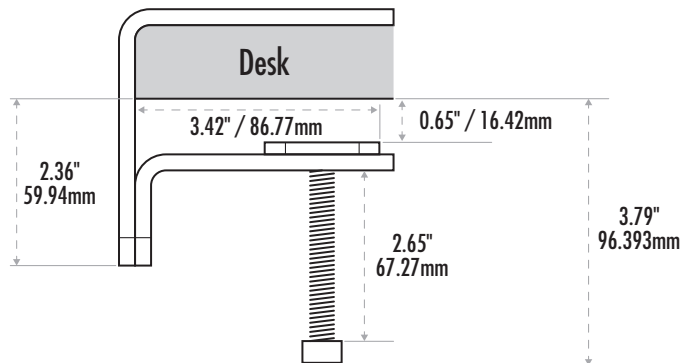

Lotus™ VE Sit-Stand Workstation

Single Monitor: Dimensions

Desk Clamp