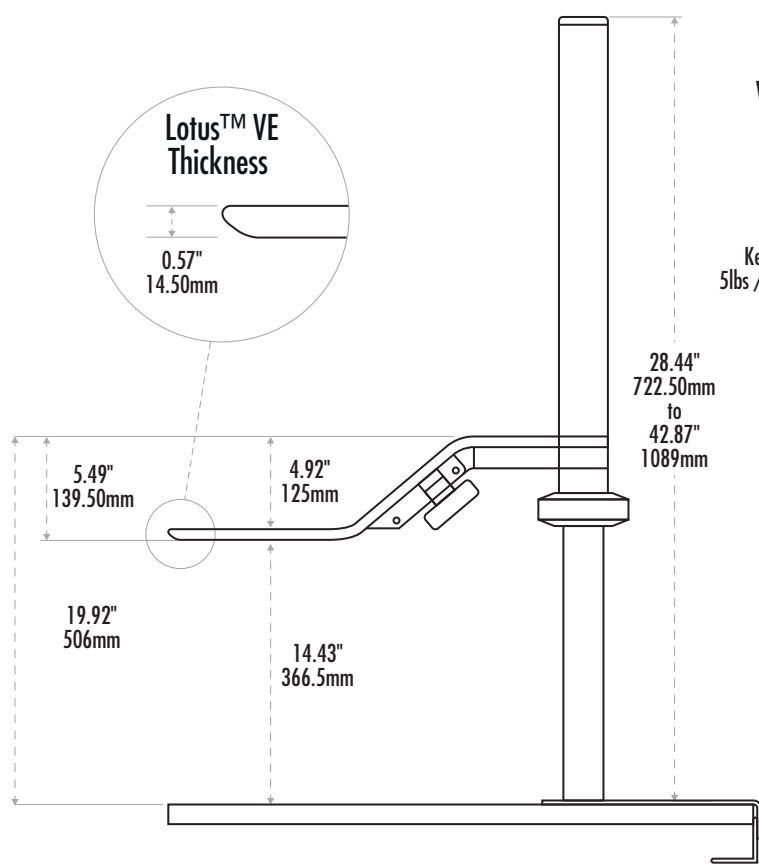

## Single Monitor: Dimensions

Maximum monitor size  
24" / 60.96cm

Weight Capacity

Monitor weight  
20lbs / 9.07kg

Keyboard platform  
5lbs / 2.27kg max weight

VESA

75 x 75  
100 x 100

Desk Thickness

Min.  
1" / 25.4mm  
Max.  
3.16" / 80.2mm

Highest Position

Lowest Position

## Single Monitor: Dimensions

### Monitor Tilting +15° / -15°