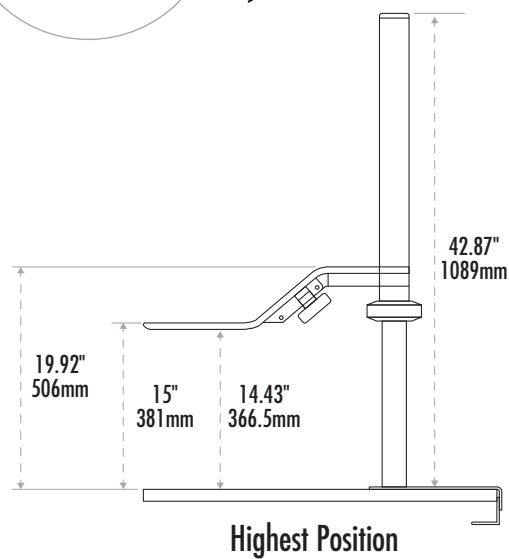

## Single Monitor: Dimensions

Maximum monitor size  
24" / 60.96cm

Weight Capacity

Monitor weight  
20lbs / 9.07kg

Keyboard platform  
5lbs / 2.27kg max weight

VESA

75 x 75  
100 x 100

Desk Thickness

Min.  
1" / 25.4mm  
Max.  
3.16" / 80.2mm

Highest Position

Lowest Position

## Single Monitor: Dimensions

### Monitor Tilting +15° / -15°