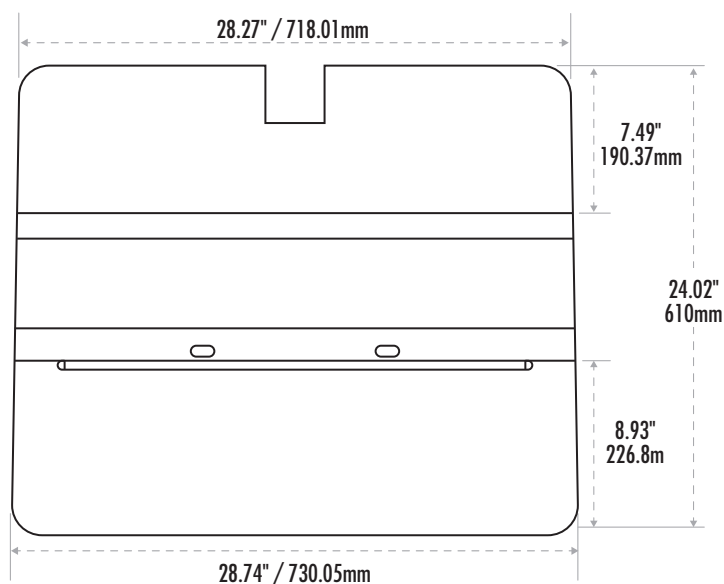

## Single Monitor: Dimensions

Maximum monitor size  
24" / 60.96cm

Weight Capacity

Monitor weight  
20lbs / 9.07kg

Keyboard platform  
5lbs / 2.27kg max weight

VESA

75 x 75  
100 x 100

Desk Thickness

Min.  
1" / 25.4mm  
Max.  
3.16" / 80.2mm

Highest Position

Lowest Position

## Single Monitor: Dimensions

### Monitor Tilting +15° / -15°