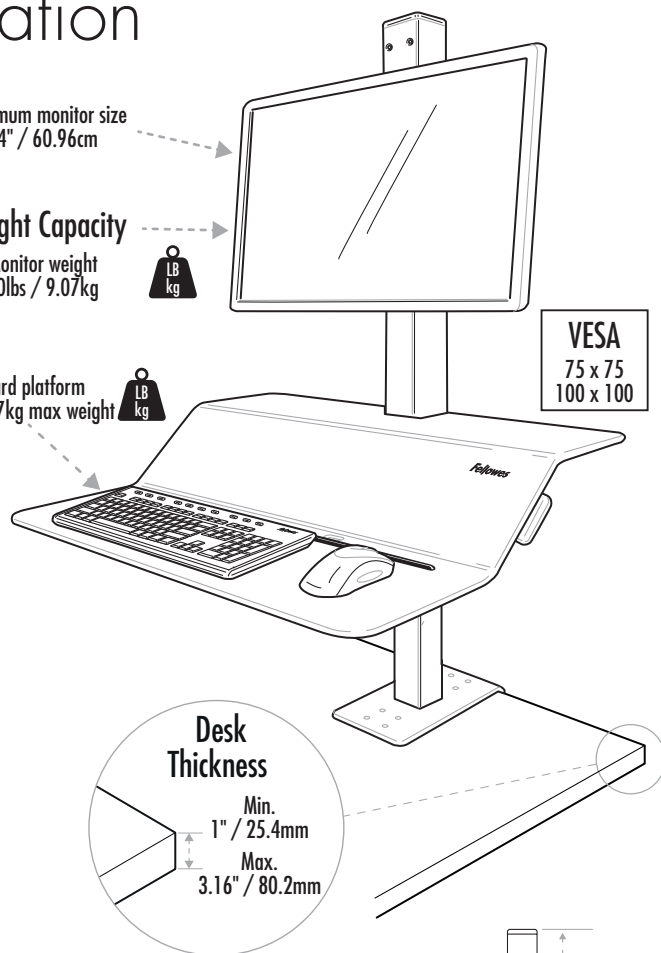

## Single Monitor: Dimensions

Maximum monitor size  
24" / 60.96cm

Weight Capacity

Monitor weight  
20lbs / 9.07kg

Keyboard platform  
5lbs / 2.27kg max weight

VESA

75 x 75  
100 x 100

Desk Thickness

Min.  
1" / 25.4mm  
Max.  
3.16" / 80.2mm

Highest Position

Lowest Position

## Single Monitor: Dimensions

### Monitor Tilting +15° / -15°