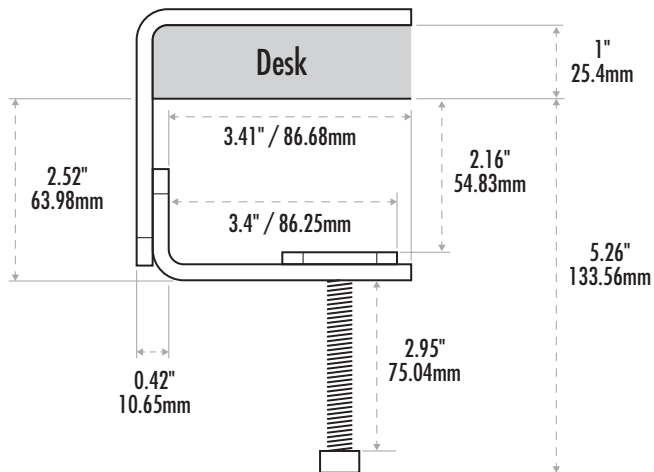

Lotus™ VE Sit-Stand Workstation

Single Monitor: Dimensions

Desk Clamp