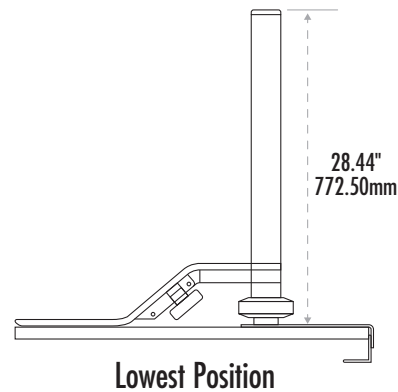

## Single Monitor: Dimensions

Maximum monitor size  
24" / 60.96cm

Weight Capacity

Monitor weight  
20lbs / 9.07kg

Keyboard platform  
5lbs / 2.27kg max weight

VESA

75 x 75  
100 x 100

Desk Thickness

Min.  
1" / 25.4mm  
Max.  
3.16" / 80.2mm

Highest Position

Lowest Position

## Single Monitor: Dimensions