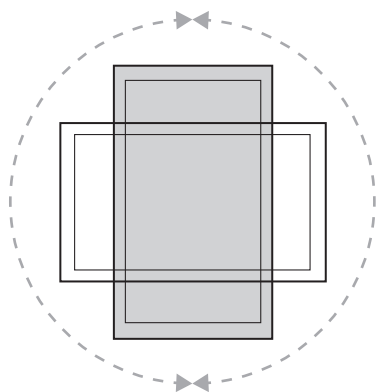

Monitor Rotation 360°